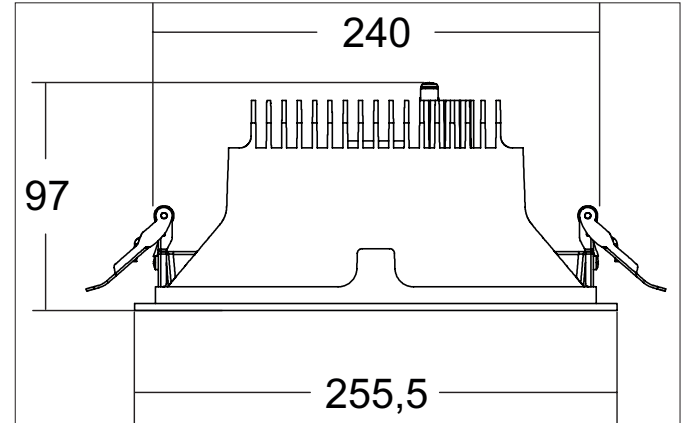

APOLLO MEGA LED recessed downlight, round
Article no. 41615183

Light.
For Generations.

Tender

LED recessed downlight, round, Round. Toolless ceiling installation by installation springs. Ceiling cut-out \varnothing 240 mm, Installation depth 97 mm, Outer diameter 205 mm, Weight 0,850 kg. Reflector silver with rotationssymmetrical, deep, wide distributed light intensity. optimal light distribution due to a plastic, transparent cover. Luminous flux 3.008 lm, Power 1 x 24 W, Light colour warm white, Correlated color temperature (CCT) 3.000 K, Colour rendering index CRI > 90, Rated life time L80/B10 at 25 °C: 50.000 h, Rated life time L80/B50 at 25 °C: 50.000 h, Housing material: Aluminium / Glass / Plastic, Colour: Black structure, Permissible ambient temperature (ta): -20 °C - +25 °C, Protection class (EN 61140): II, Degree of protection (DIN EN 60529): IP20, .With electronic driver, on/off switchable.

Article data	
Article no.	41615183
GTIN	4251433991137
Series name	APOLLO MEGA
Short description	LED recessed downlight, round
Material	Aluminium / Glass / Plastic
Colour	Black
Type of surface	Structure
Shape	Round
Outer diameter	205 mm
Built-in diameter	240 mm
Installation depth	97 mm
Weight	0.850 kg

APOLLO MEGA LED recessed downlight, round

Article no. 41615183

Light.
For Generations.

Lighting technology	
Colour temperature	3.000 K
Light colour	White
Light output	Direct
Luminous flux	3,008 lm
System efficiency	125 lm/W
Colour rendering	CRI > 90
Reflector	Faceted
Reflektorfarbe	silver
Beam angle	55°
Light sharing	Symmetric
Adjustable color temperature	